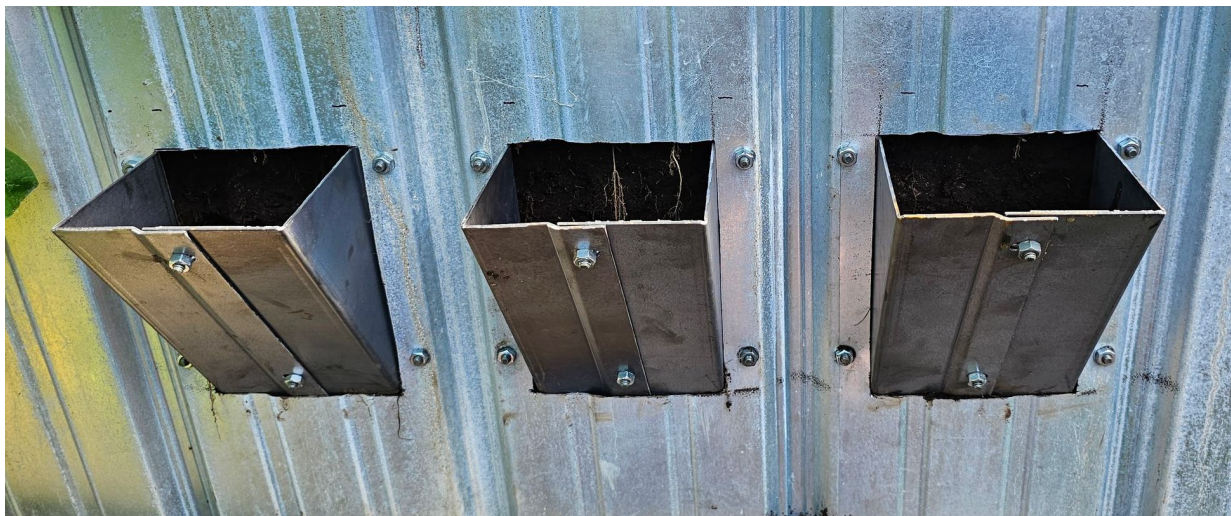

Prices subject to change at any time.

RETAINING WALL PLANTERS

NOTE: Does not include shipping. Shipping is calculated at time of purchase.

\$75.12*/strip

Made out of galvanized steel

- Extra growing space that is great for smaller plants!
- Awesome for planting pollinator attractants
- Add as many or as little as you like :)
- Use as retaining walls or use by themselves as raised beds. They can even be used outside as planters!

Awesome for planting pollinator attractants!

Add anywhere to your retaining wall - for greenhouses that are already completed.

Made out of galvanized steel.

Attach to the inside...or even outside of your greenhouse!