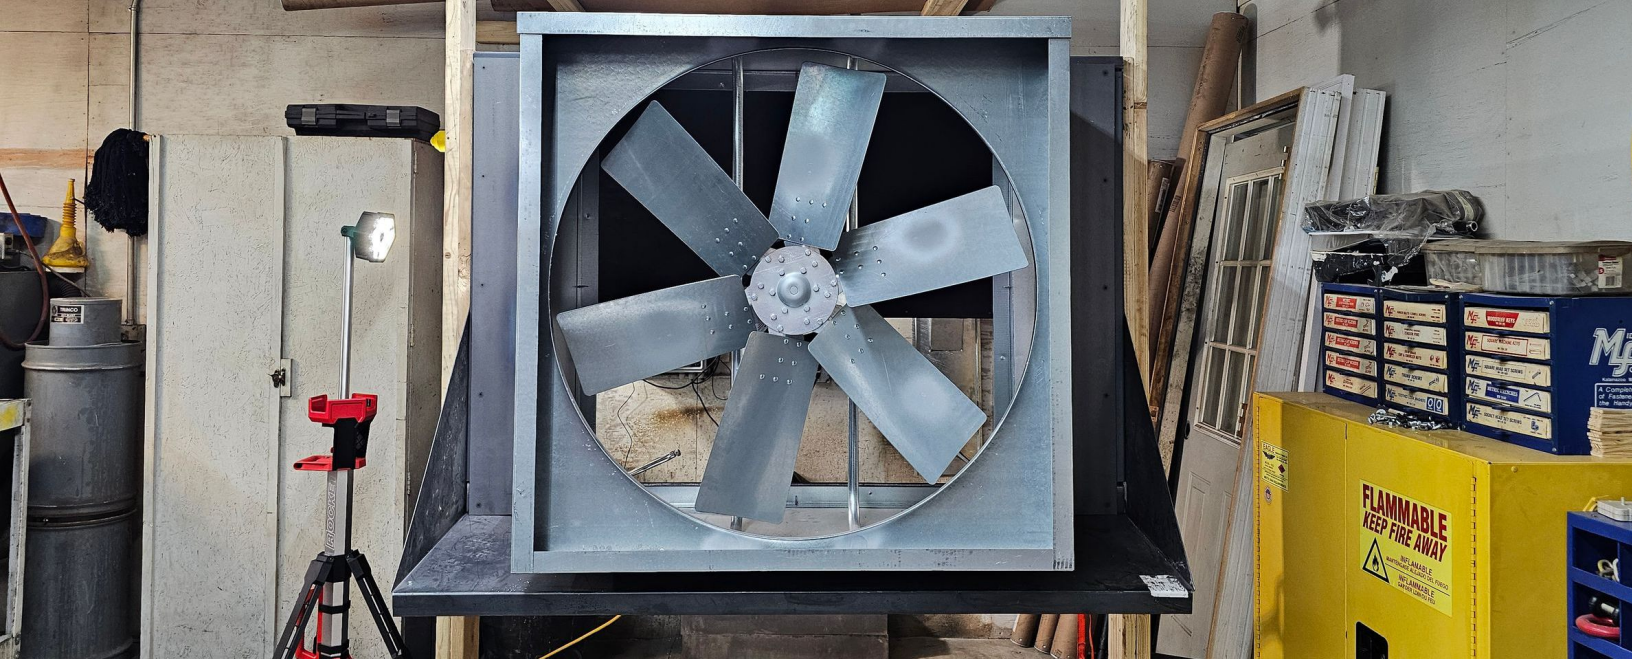

42" FAN & ADAPTER

NEEDED W/EVAP COOLER &
AUTOMATIC VENT

$1,604.66* - fan

$250* - adapter

If purchasing an evaporative cooling system AND automatic vent, you will need a large fan to place in the automatic vent due to not being able to put the ventilation fans in the wall like normal.

Pricing for the 42" fan is above plus the adapter kit needed for placing it in the automatic vent.

NOTE: Does not include shipping.
Shipping is calculated at time of purchase.

Prices subject to change at any time.