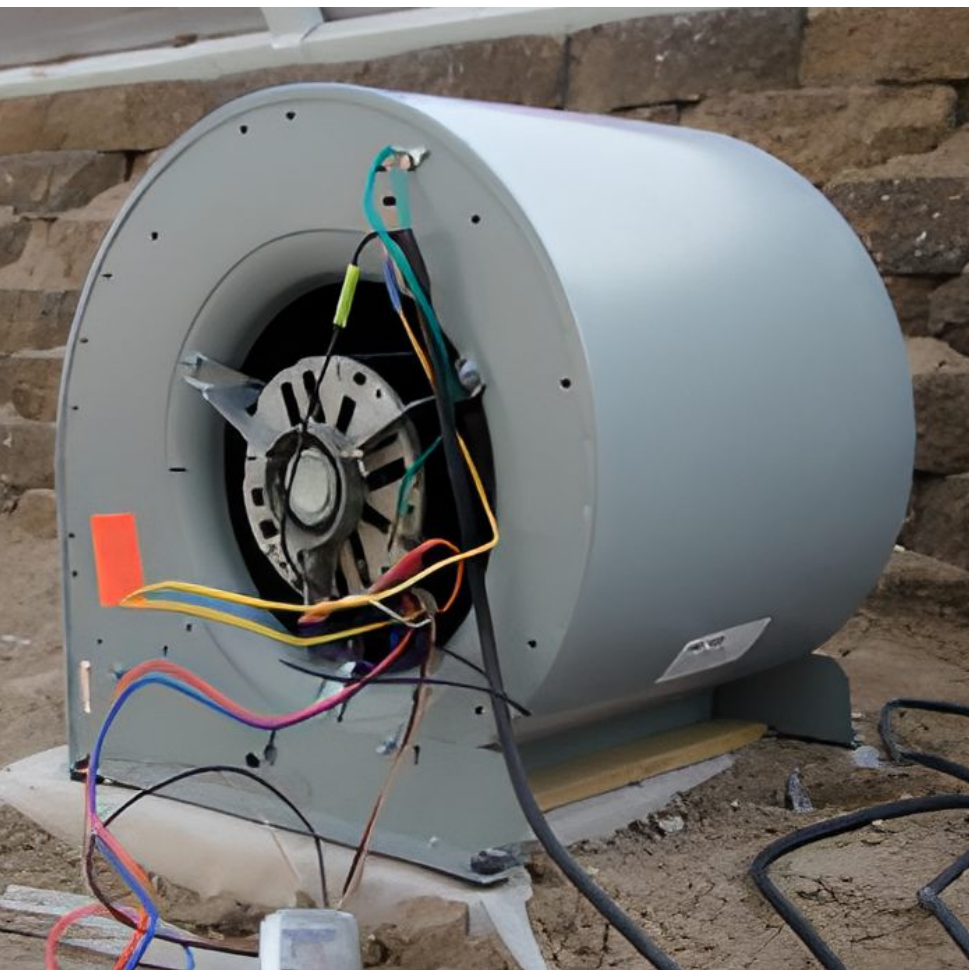

BLOWER W/MOTOR ASSEMBLY

$844.99

(See Diagram) Measurements: K (13-1/16"), E (11-3/8"), A (18-7/8"), B (16-1/2")

Assembled w/motor, 1/2 HP, 115V

Utilized on the heating or cooling geothermal tubes in the greenhouse

Price includes shipping

NOTE to Current Greenhouse Customers:

Please reach out to us for special pricing!!!