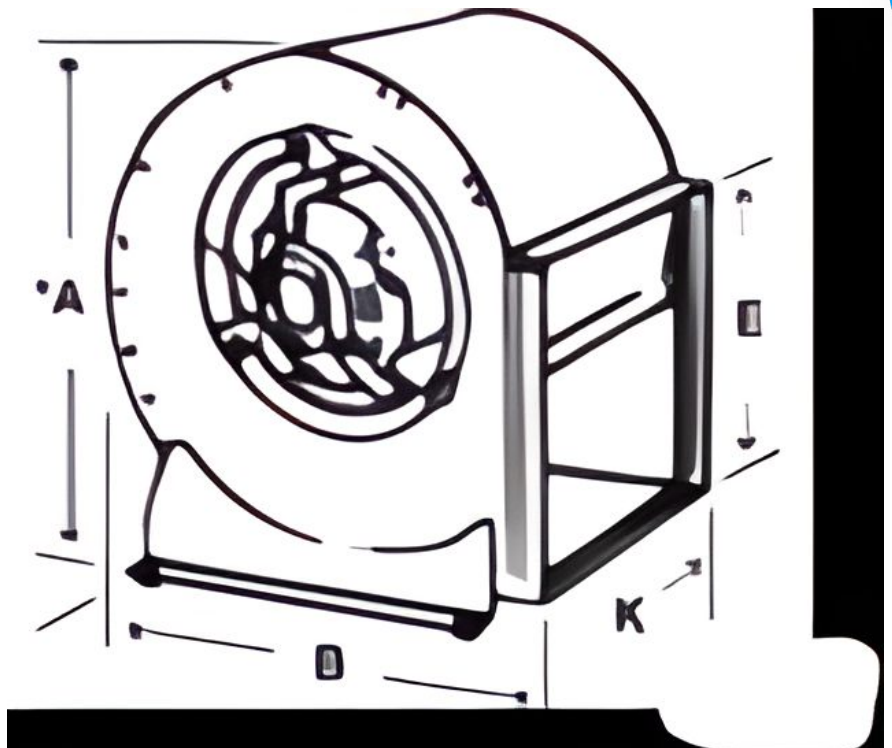

BLOWER W/MOTOR ASSEMBLY

$844.99

(See Diagram) Measurements: K (13-1/16"), E (11-3/8"), A (18-7/8"), B (16-1/2")

Assembled w/motor, 1/2 HP, 115V

Utilized on the heating or cooling geothermal tubes in the greenhouse

Price includes shipping

NOTE to Current Greenhouse Customers:

Please reach out to us for special pricing!!!